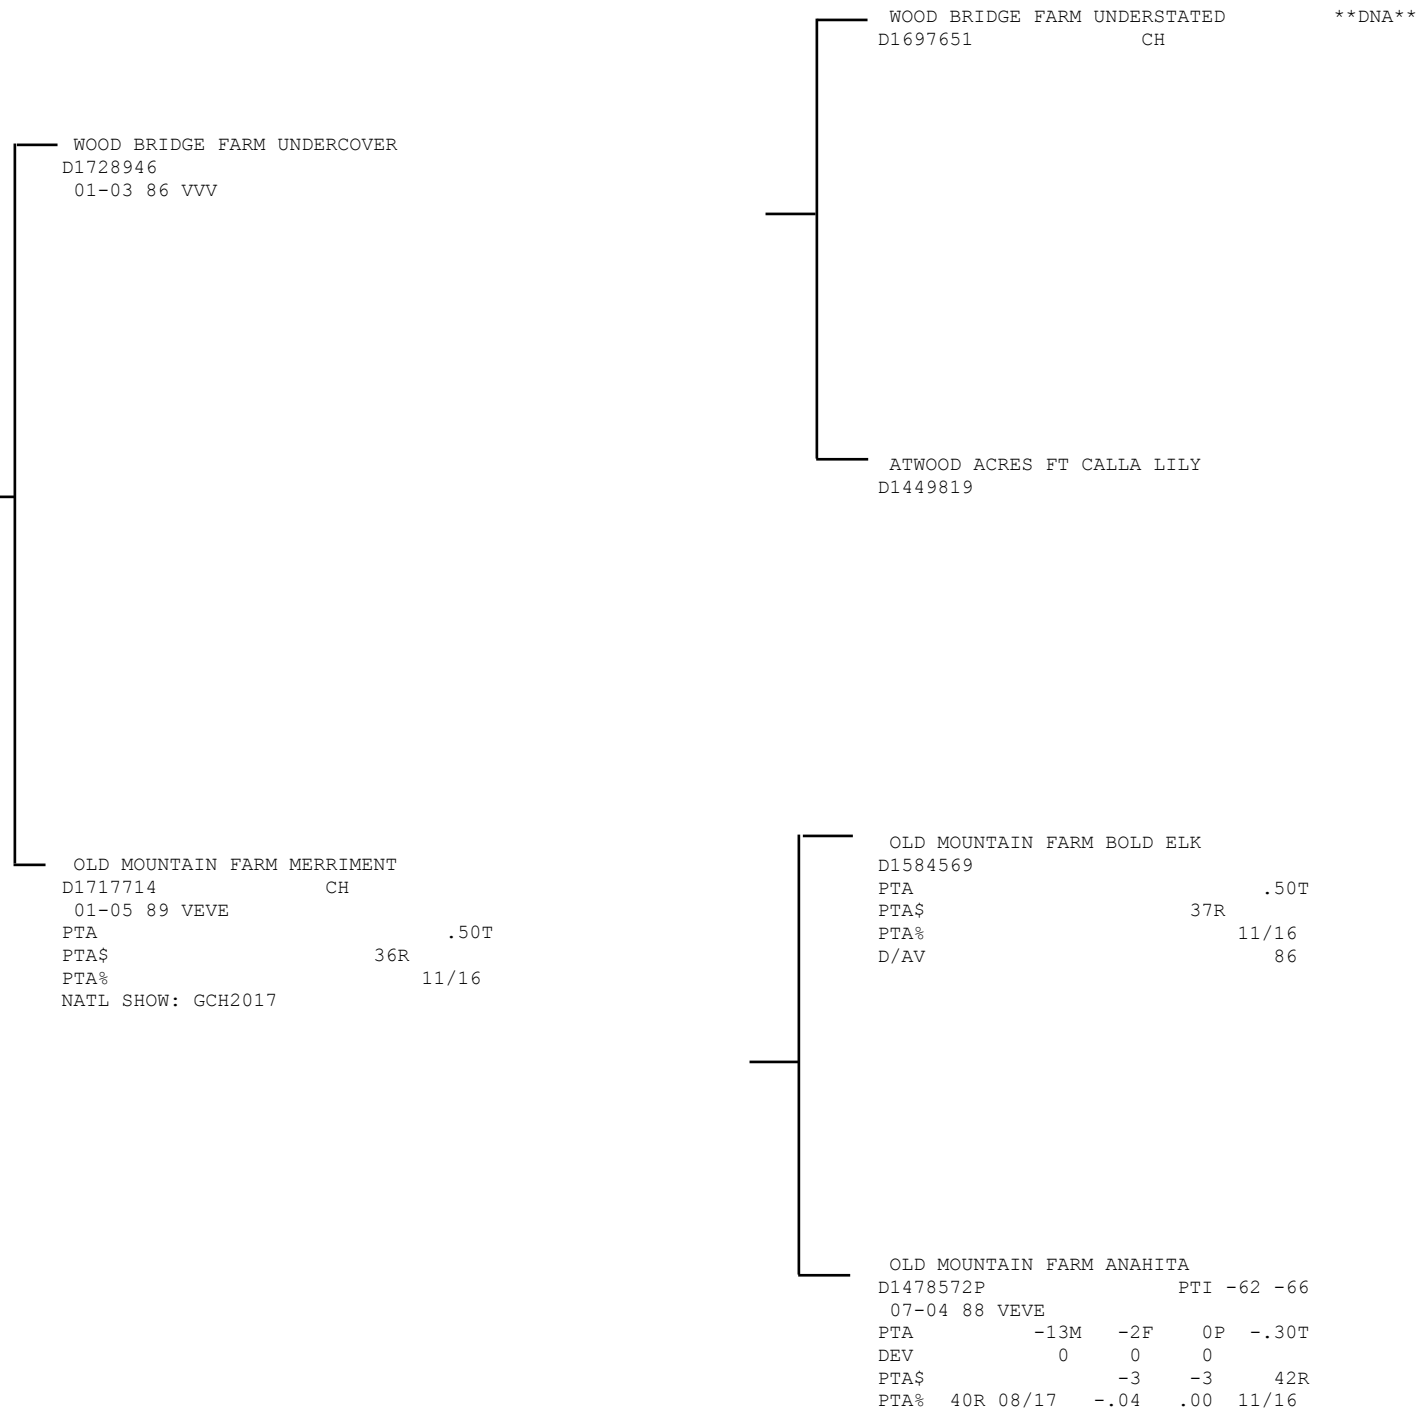

04/10/2016

DOE DISBUDED

RE: 1207 LE: H25

A \* in the DHIR section of a doe signifies a breed leader record.

WOOD BRIDGE FARM UNDERCOVER  
D1728946  
01-03 86 VVV

WOOD BRIDGE FARM UNDERSTATED  
D1697651 CH \*\*DNA\*\*

ATWOOD ACRES FT CALLA LILY  
D1449819

OLD MOUNTAIN FARM MERRIMENT  
D1717714 CH  
01-05 89 VEVE  
PTA .50T  
PTA\$ 36R  
PTA% 11/16  
NATL SHOW: GCH2017

OLD MOUNTAIN FARM BOLD ELK  
D1584569  
PTA .50T  
PTA\$ 37R  
PTA% 11/16  
D/AV 86

OLD MOUNTAIN FARM ANAHITA  
D1478572P PTI -62 -66  
07-04 88 VEVE  
PTA -13M -2F 0P -.30T  
DEV 0 0 0  
PTA\$ -3 -3 42R  
PTA% 40R 08/17 -.04 .00 11/16